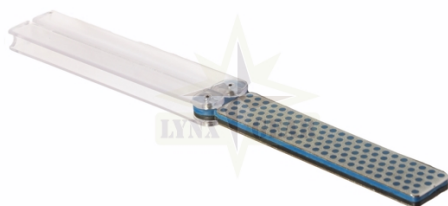

Магазин www.LYNXGEAR.lv

Компания: SIA „LATLYNX”

info@lynxgear.lv, +371 2022 8895

Рег. номер 45403038162, НДС Рег. номер LV45403038162,

Юридический адрес: Baznīcas iela 8, Aizkraukle,

Aizkraukles novads, LV-5101, LATVIJA

Банковский счет: LV87UNLA0050021387494

AS SEB banka, SWIFT: UNLALV2X

ПОДТВЕРЖДЕНИЕ ЗАКАЗА

(НЕ ДЛЯ ОПЛАТЫ)

Пока без рейтинга

Цена 68,95 €

Цена со скидкой

Вкл. НДС 21%: 11,97 €

DMT divpusējā galodiņa nažu un instrumentu asināšanai