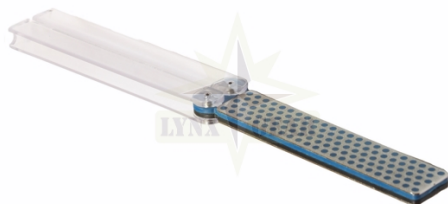

DMT divpusējā galodiņa nažu un instrumentu asināšanai

Описание

Two stage sharpening with compact convenience.

Two 4" x 1" Diamond Whetstone™ sharpeners combine to create a lightweight sharpener that is great for home, camper, tool box, gardening shed and more. Convenient size measures 9 1/2" long when open and 5" when closed. Folding plastic handles protect sharpener when not in use. Sharpens in a fraction of the time required by conventional stones. No messy oils needed—sharpen dry or with water. Durable construction will provide years of consistent performance and reliable service.

Grit Descriptions:

- Extra-Coarse diamond (60 micron / 220) provides easy removal of material on a damaged edge.
- Coarse diamond (45 micron / 325) to quickly restore a neglected edge.
- Fine diamond (25 micron / 600 mesh) for a razor sharp edge.
- Extra-Fine diamond (9 micron / 1200 mesh) to polish and refine a razor edge after sharpening with a coarser diamond.
- Extra Extra-Fine Diamond (3 micron / 8000 mesh) provides the finest polished edge of all bonded diamond abrasives.

ПОДТВЕРЖДЕНИЕ ЗАКАЗА

(НЕ ДЛЯ ОПЛАТЫ)

- Portable, lightweight and convenient
- Fold & go handles enclose and protect the diamond whetstone when not in use
- Two sides make it more economical and space efficient
- DMT®'s monocrystalline diamond surface sharpens knives and tools faster than conventional stones
- No oil is needed, simply sharpen dry or with water
- Durable construction will provide years of consistent performance and reliable service