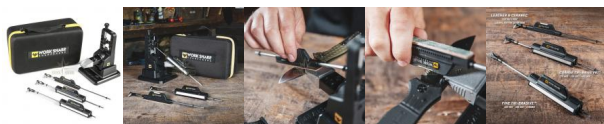

Description

Work Sharp Precision Adjust™ ELITE Knife Sharpener

The **Work Sharp Precision Adjust™ ELITE Knife Sharpener** designed for discerning edge enthusiasts, offering precision, versatility, and repeatability. This fixed-angle sharpener provides adjustable sharpening angles from 15° to 30° in precise 1° increments, making it ideal for a wide variety of knives. With a seven-abrasive grit system and Tri-Brasive® sharpening stones, it ensures your knives get the perfect edge every time.

In the Box:

- Coarse Tri-Brasive® Rod: 220, 320, & 400 Grit Diamond
- Fine Tri-Brasive® Rod: 600 & 800 Grit Diamond, Ceramic Hone
- Leather Strop & Ceramic Rod for serrations
- Angle Adjustable Sharpening Chassis (15° - 30°) with Benchtop Base
- V-Block Knife Clamp
- Carry Case with Tri-Brasive® Storage Rack
- User's Guide

Sharpens Knives:

- Hunting knives