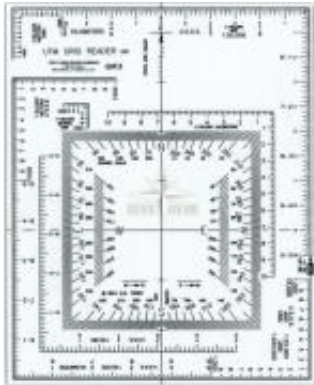

ORDER CONFIRMATION

Not Rated Yet

Sales price 4,95 €

Salesprice with discount

Discount -2,00 €

Incl. VAT 21%: 0,86 €

Description

UTM Coordinate Scale and Protractor - lightweight, transparent coordinate reading and azimuth determination card for work with the map.

- UTM Grid Map Reader Plotter
- Includes the following metric scales: 1:24,000, 1:62,500, 1:25,000 and 1:250,000, 1:50,000, 1:ten0,000, 1:150,000 and 1:63,360
- Laminated for durability
- Transparent for easy viewing to the page
- Incorporates a full 360 degree protractor
- Perfect for your drafting and drawing needs.

Bank Account: LV87UNLA0050021387494

AS SEB Bank, SWIFT: UNLALV2X

ORDER CONFIRMATION

Dimensions: 127 x 152 mm (+-1 mm)

Brand country - U.S.