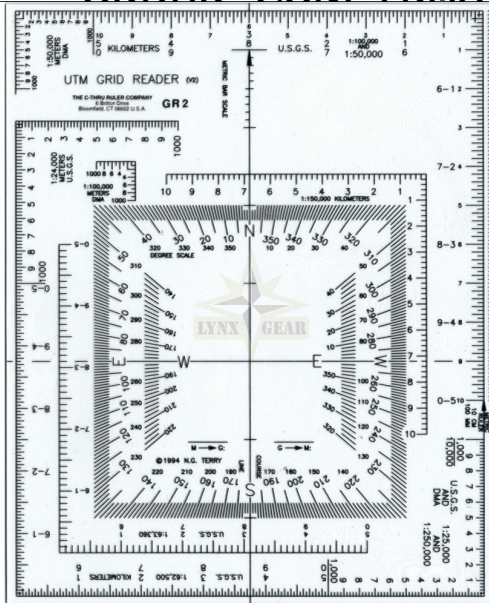

ORDER CONFIRMATION

Not Rated Yet

Sales price 4,95 €

Salesprice with discount

Discount -2,00 €

Incl. VAT 21%: 0,86 €

Description

UTM Coordinate Scale and Protractor - lightweight, transparent coordinate reading and azimuth determination card for work with the map.

- UTM Grid Map Reader Plotter
- Includes the following metric scales: 1:24,000, 1:62,500, 1:25,000 and 1:250,000, 1:50,000, 1:ten0,000, 1:150,000 and 1:63,360
- Laminated for durability
- Transparent for easy viewing to the page
- Incorporates a full 360 degree protractor
- Perfect for your drafting and drawing needs.

Bank Account: LV87UNLA0050021387494

AS SEB Bank, SWIFT: UNLALV2X

ORDER CONFIRMATION

Dimensions: 127 x 152 mm (+-1 mm)

Brand country - U.S.