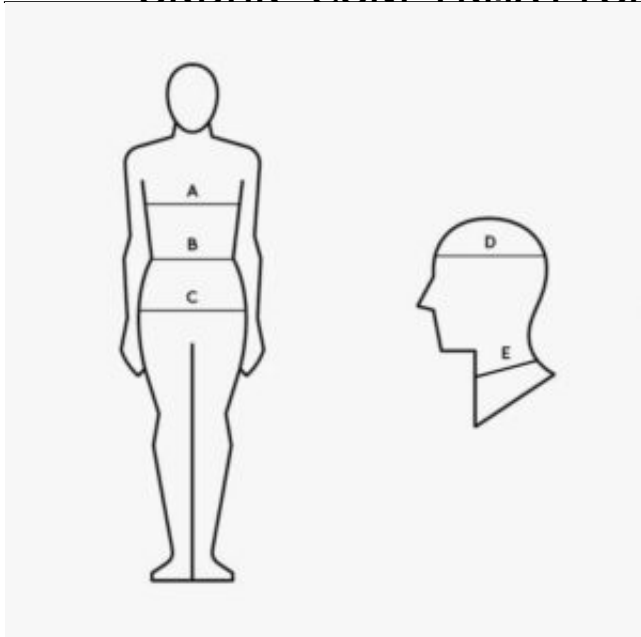

Online store WWW.LYNXGEAR.LV
Company: SIA LATLYNX
info@lynxgear.lv, +371 26159668
Reg. No. 45403038162, VAT Reg. No.
LV45403038162,
Legal address: Baznicas iela 8,
Aizkraukle, Aizkraukles novads,
LV-5101, LATVIJA
Bank Account: LV87UNLA0050021387494
AS SEB Bank, SWIFT: UNLALV2X

ORDER CONFIRMATION

Body dimensions, cm (unisex)

SIZE	XXS	XS	S	M	L	XL	XXL	3XL	4XL
A	90-94	94-98	98-102	102-106	106-110	110-114	115-121	122-128	129-135
B	75-80	80-85	85-90	90-95	95-100	100-105	106-112	113-119	120-126
C	94-98	98-102	102-106	106-110	110-114	114-118	119-125	126-132	133-139

Made in Finland.