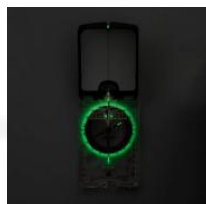

Description

Suunto MC-2 NH Sighting Compass with Mirror

The **Suunto MC-2 NH** is a high-precision mirror compass designed for mountain adventures and professional use. Engineered with adjustable declination, a sighting mirror, and luminescent markings, this compass delivers accurate direction and slope measurements in challenging conditions.

Main Features

- **Balanced for Northern Hemisphere:** Optimized needle design for accurate readings in the northern hemisphere.
- **High-Grade Steel Needle & Jewel Bearing:** Ensures smooth rotation and quick settling.
- **Mirror for Sighting & Signaling:** A flip-up mirror with a sighting hole for pinpoint accuracy; doubles as an emergency signal mirror.
- **Clinometer:** Allows measurement of slope angles (especially useful in mountainous terrain).
- **Adjustable Declination:** Fine-tune for the difference between magnetic and true north.
- **Luminescent Markings:** Ideal for low-light or night navigation.
- **Metric UTM & Inch Scales:** Includes cm, 1:25,000 km UTM, 1:50,000 km