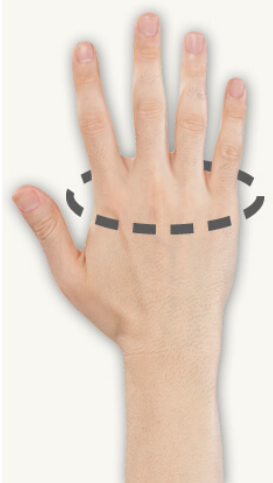

ORDER CONFIRMATION

Not Rated Yet

Sales price 62,95 €

Salesprice with discount

Incl. VAT 21%: 10,93 €

Description

These rugged gloves feature supple leather palms and a full leather trigger

- 100% Waterproof, Windproof & Breathable
- Supple sheepskin palm & trigger finger for control
- Added comfort and warmth - Mid length adjustable stretch cuff with Velcro closure

ORDER CONFIRMATION

Size chart:

XS 150mm

S 150mm-190mm

M 190mm-220mm

L 220mm-250mm

XL 250mm-280mm

XXL 280mm-300mm