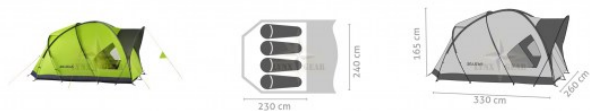

Description

The 'Alpine Hut' is an alpine tent for the whole family. It is inspired by expedition tents of Salewa but is not intended for the use in extreme high mountain regions. It is ideal for everybody who are underway with family or friends and who want to have a high quality tent. Easy as pie build up and thanks to the crossing rods extremely solid. The tent is very spacious in the inner and offers a big usable area as well as a luggage net. The anteroom offers two windows and the 6-person version puts forward with a second sleeping-cabin and additional panorama windows.

Fly polyester Taffeta, PU-coated, W.C. 2.000 mm

Inner nylon with mesh and meshdoor

Floor polyester Taffeta, PU-coated, W.C. 5.000 mm

Poles 5 x aluminium 7001 T6 8,5/9,5 mm

outside 330 x 260 x 165 cm

inside 220 x 230 x 160/155 cm

packed 62 x 30 x 21 cm, 9 kg