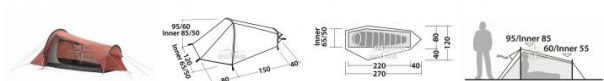

## Description

The fast-pitching Arrow Head uses a side-sloping tunnel design to provide a stable and comfortable bedroom while minimizing packing size and weight. As with all Route Range tents, the pole sleeve is closed at one end to facilitate pole insertion and quick set-up. Vents at each end support the airflow to minimize condensation.

- low packing size and weight
- good ventilation

- Frame Aluminium 7001-T6, 8 mm
- WC 3.000 mm
- WC floor 6.000 mm
- Hardly inflammable
- Weight 1,8 kg
- Outside HydroTex Core, 75D Polyester 190T, taped
- Inside 68D Polyester 190T, breathable
- Floor 75D Polyester Taffeta 185T
- Size 270 x 120 x H 95 cm
- Size sleeping 220 x 80 x H 85 cm
- Pack size 38 x 15 cm