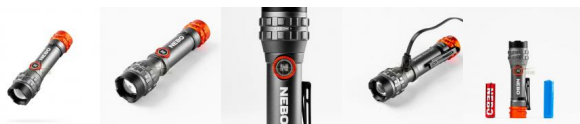

ORDER CONFIRMATION

Not Rated Yet

Sales price 35,95 €

Salesprice with discount

Incl. VAT 21%: 6,24 €

Description

Flex-Power™ Technology, allows the light to be powered by a single AA battery or a lithium-ion 14500 rechargeable battery (included). The 450L FLEX features 6x adjustable zoom, a dual-direction clip and a powerful magnetic base for convenient hands-free lighting.

LIGHT

14500 Rechargeable Battery

- Turbo (450 lumens) - 40 seconds / 237 metres
- High (250 lumens) - 2.5 hours / 160 metres
- Low (80 lumens) - 5.5 hours / 89 metres
- Strobe (250 lumens) - 2 hours / 160 metres

AA Battery

- High (90 lumens) - 2.5 hours / 102 metres
- Low (30 lumens) - 4.5 hours / 57 metres
- Strobe (90 lumens) - 4 hours / 102 metres

DESIGN

- Fully rechargeable
- Convex lens
- 6x adjustable zoom
- Anodised aircraft-grade aluminium; water and impact-resistant
- Dual-direction steel clip
- Flex-Fuel™ Technology

ORDER CONFIRMATION

- Battery charging indicator
- Powerful magnetic base

OPERATION

- Side-positioned, ON/OFF button with battery indicator

ACCESSORIES

- USB-A to Micro USB Charging Cable

DIMENSIONS

- Weight: 98g
- (L) 10.85" x (W) 3.00" x (H) 3.00"