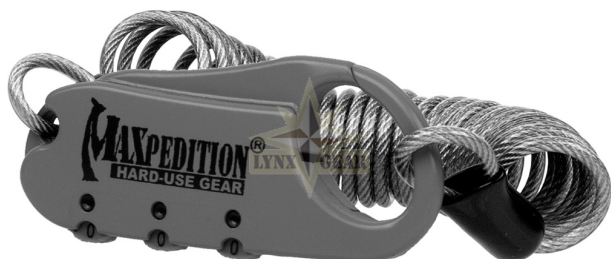

ORDER CONFIRMATION

Not Rated Yet

Sales price 22,95 €

Salesprice with discount

Incl. VAT 21%: 3,98 €

1-4 Weeks

Description

The Maxpedition Steel Cable Lock is a 3-digit combination lock with a freely selectable combination with a plastic-coated steel cable. The cable is difficult to separate because steel fibers break off flat and make cutting difficult. A simple pressure lever allows the cable to be quickly and easily disconnected from the lock.

Length of the rope stretched: approx. 149 cm.

Dimensions: approx. 6.9 x 1.9 x 3.1 cm.

Weight: approx. 83 g.