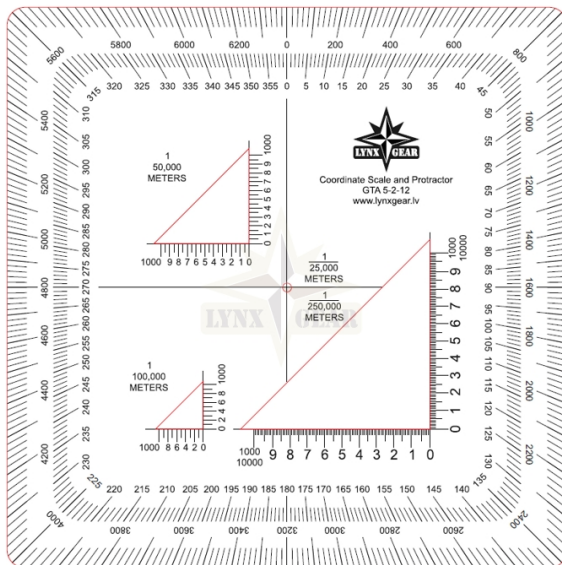

## Description

Lynxgear Coordinate Scale and Protractor - lightweight, transparent coordinate reading and azimuth determination card for work with the map. Coordinates scales for maps 1:25000, 1:50000, 1:100000. Directional units 360 degrees or 6400 mil.

Design created in accordance with protractor used by NATO military forces - Graphic Training Aid 5-2-12 Coordinate Scale and Protractor.

Made of transparent polyethylene plate 1 mm in thickness.

Dimensions: 127 x 127 mm (+1 mm)