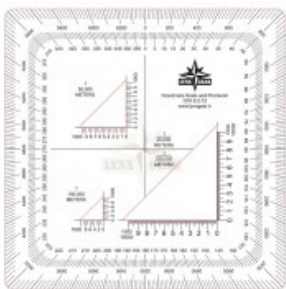

## Description

Lynxgear Coordinate Scale and Protractor - lightweight, transparent coordinate reading and azimuth determination card for work with the map. Coordinates scales for maps 1:25000, 1:50000, 1:100000. Directional units 360 degrees or 6400 mil.

Design created in accordance with protractor used by NATO military forces - Graphic Training Aid 5-2-12 Coordinate Scale and Protractor.

Made of transparent polyethylene plate 1 mm in thickness.

Dimensions: 127 x 127 mm (+1 mm)