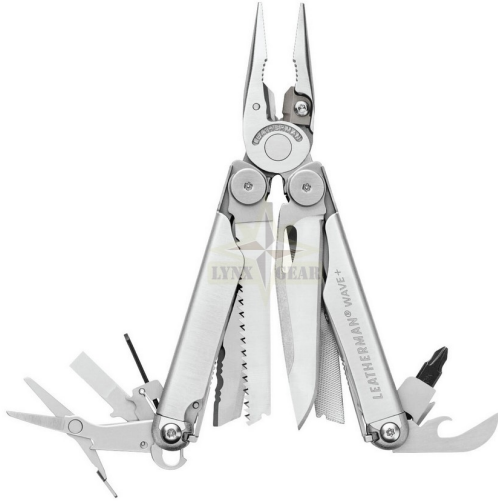

ORDER CONFIRMATION

Not Rated Yet

Sales price 159,00 €

Salesprice with discount

Incl. VAT 21%: 27,60 €

Description

An international best-seller, the Wave®+ has all the essential tools of the original with the addition of replaceable, durable wire cutters. All 18 tools can be opened and locked quickly, conveniently to tackle any task. Many of these tools are outside-accessible, so you can use them when the multi-tool is folded and closed.

Features

- **Every locking feature** (except the plier head) locks into place, so you can use the tools safely and effectively.
- **This is a 1-handed tool** because tools that are accessible while the tool is in its folded or closed position.
- **One-handed operation** means you can use features on this tool with one hand.
- **This is a lanyard ring** attaches the tool safely and securely to a lanyard.

Specification:

- Weight: 8.5 oz. | 241 g.
- Closed Length: 4 in. | 10 cm.
- Open Length: 6.25 in. | 15.87 cm.
- Primary Blade Length: 2.9 in. | 7.37 cm.
- Blade Hardness: 55-59 HRC
- Width: 1.2 in. | 3.05 cm.
- Overall Thickness: .7 in. | 1.78 cm.
- materials: 420HC Stainless Steel, 440C Stainless Steel, Black Oxide
- included bits: Eyeglass Screwdriver, Phillips #1-2 & 3/16" Screwdriver