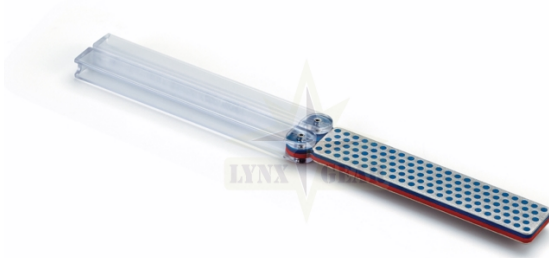

ORDER CONFIRMATION

Not Rated Yet

Sales price 68,95 €

Salesprice with discount

Incl. VAT 21%: 11,97 €

Description

Two stage sharpening with compact convenience.

Two 4" x 1" Diamond Whetstone™ sharpeners combine to create a lightweight sharpener that is great for home, camper, tool box, gardening shed and more. Convenient size measures 9 1/2" long when open and 5" when closed. Folding plastic handles protect sharpener when not in use. Sharpens in a fraction of the time required by conventional stones. No messy oils needed—sharpen dry or with water. Durable construction will provide years of consistent performance and reliable service.

Grit Descriptions:

- Extra-Coarse diamond (60 micron / 220) provides easy removal of material on a damaged edge.
- Coarse diamond (45 micron / 325) to quickly restore a neglected edge.
- Fine diamond (25 micron / 600 mesh) for a razor sharp edge.

ORDER CONFIRMATION

- Extra-Fine diamond (9 micron / 1200 mesh) to polish and refine a razor edge after sharpening with a coarser diamond.
- Extra Extra-Fine Diamond (3 micron / 8000 mesh) provides the finest polished edge of all bonded diamond abrasives.