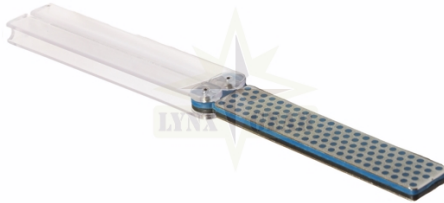

ORDER CONFIRMATION

Not Rated Yet

Sales price 68,95 €

Salesprice with discount

Incl. VAT 21%: 11,97 €

Description

Two stage sharpening with compact convenience.

Two 4" x 1" Diamond Whetstone™ sharpeners combine to create a lightweight sharpener that is great for home, camper, tool box, gardening shed and more. Convenient size measures 9 1/2" long when open and 5" when closed. Folding plastic handles protect sharpener when not in use. Sharpens in a fraction of the time required by conventional stones. No messy oils needed—sharpen dry or with water. Durable construction will provide years of consistent performance and reliable service.

Grit Descriptions:

- Extra-Coarse diamond (60 micron / 220) provides easy removal of material on a damaged edge.
- Coarse diamond (45 micron / 325) to quickly restore a neglected edge.
- Fine diamond (25 micron / 600 mesh) for a razor sharp edge.

ORDER CONFIRMATION

- Extra-Fine diamond (9 micron / 1200 mesh) to polish and refine a razor edge after sharpening with a coarser diamond.
- Extra Extra-Fine Diamond (3 micron / 8000 mesh) provides the finest polished edge of all bonded diamond abrasives.