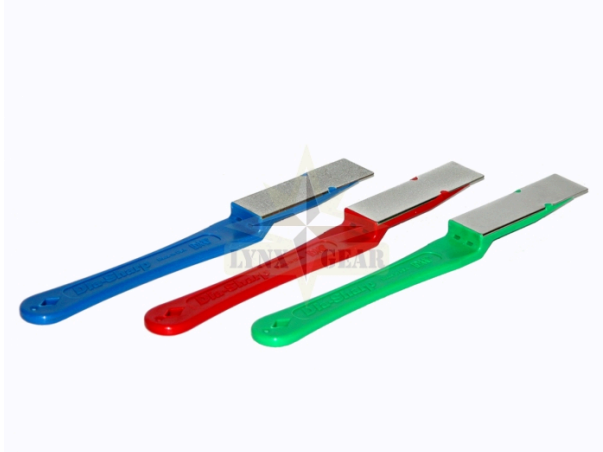

Online store WWW.LYNXGEAR.LV
Company: SIA LATLYNX
info@lynxgear.lv, +371 26159668
Reg. No. 45403038162, VAT Reg. No.
LV45403038162,
Legal address: Baznicas iela 8,
Aizkraukle, Aizkraukles novads,
LV-5101, LATVIJA
Bank Account: LV87UNLA0050021387494
AS SEB Bank, SWIFT: UNLALV2X

ORDER CONFIRMATION

Not Rated Yet

Sales price 41,95 €

Salesprice with discount

Incl. VAT 21%: 7,28 €