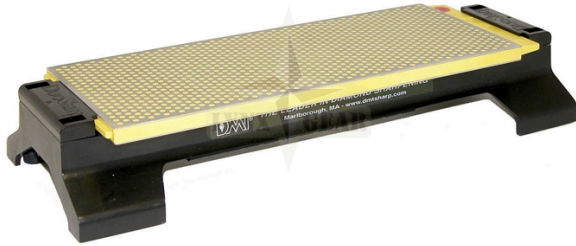

ORDER CONFIRMATION

Not Rated Yet

Sales price 269,00 €

Salesprice with discount

Incl. VAT 21%: 46,69 €

Description

Innovative, multi-patented DuoSharp® Bench Stone is a precision flat, two diamond surfaced sharpener guaranteed to provide consistent, even sharpening every time. The 10" counter or bench sharpener offers larger, wider diamond surface for sharpening a variety of edges including shears, cleaver and specialty knives, plane sole, machete, etc. Choose from one of the following grit combinations: coarse/extra-coarse, fine/coarse or extra-fine/fine. This model also comes with the Bench Stone Base Accessory.

Grit Descriptions:

- Extra-Fine diamond (9 micron / 1200 mesh) to polish and refine a razor edge after sharpening with a coarser diamond
- Fine diamond stone (25 micron / 600 mesh) for a razor sharp edge.
- Coarse diamond stone (45 micron / 325 mesh) to quickly restore a neglected edge.

ORDER CONFIRMATION

- Extra-Coarse diamond (60 micron / 220) when significant removal of material is needed for damaged edges.

Sharpening with diamonds is fast and easy. No messy oils needed—sharpen dry or with water. Durable construction will provide years of consistent performance and reliable service. For proper tool maintenance, woodworkers, chefs and other professionals rely on the superior quality and versatility of DMT® products. Made in USA.

- Precision flat, two-diamond surfaced sharpener guaranteed to provide consistent, even sharpening every time
- Sharpens knives faster than conventional stones with DMT®'s monocrystalline diamond surface
- No oil is needed—sharpen dry or with water
- Durable construction will provide years of consistent performance and reliable service