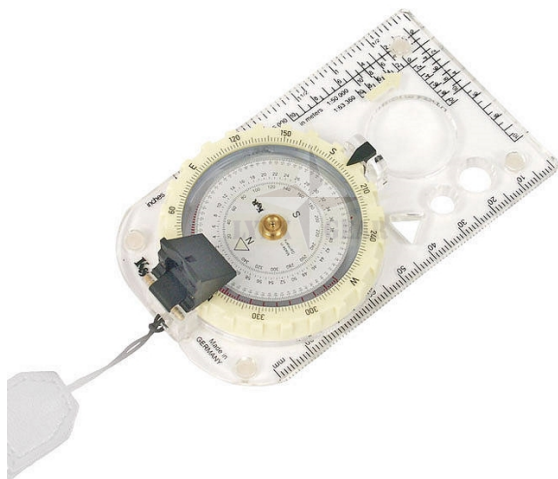

Online store WWW.LYNXGEAR.LV
Company: SIA LATLYNX
info@lynxgear.lv, +371 26159668
Reg. No. 45403038162, VAT Reg. No.
LV45403038162,
Legal address: Baznicas iela 8,
Aizkraukle, Aizkraukles novads,
LV-5101, LATVIJA
Bank Account: LV87UNLA0050021387494
AS SEB Bank, SWIFT: UNLALV2X

ORDER CONFIRMATION

Not Rated Yet

Sales price 75,95 €

Salesprice with discount

Incl. VAT 21%: 13,18 €

High-quality prismatic
sighting compass - Made in
Germany

1-4 Weeks