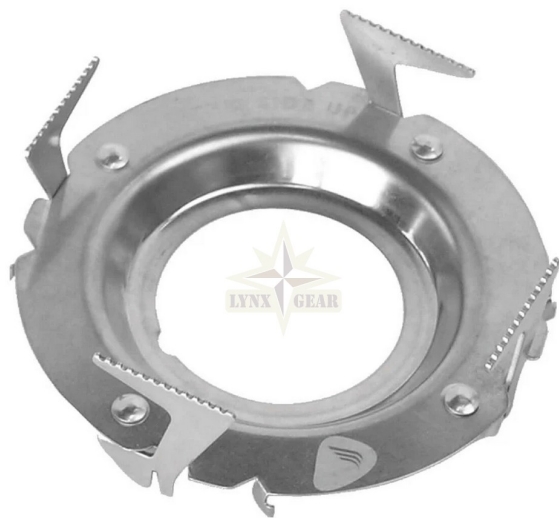

ORDER CONFIRMATION

Not Rated Yet

Sales price 14,95 €

Salesprice with discount

Incl. VAT 21%: 2,59 €

Description

Safely use your cookware on a stove with the Jetboil Pot Support. The support attaches to most Jetboil burners to accommodate Jetboil's skillet, 1.5L FluxRing cooking pot, or a variety of traditional pots and pans. Securely lock the support to the burner base with the flanges, which fold easily for storage inside Jetboil system cups. Jetboil's pot support is compatible with all Jetboil systems except the Genesis, HalfGen, Stash and MightyMo.

Features:

- The support attaches to most Jetboil burners to accommodate Jetboil's skillet, 1.5L FluxRing cooking pot, or a variety of traditional pots and pans
- Folds easily for storage inside Jetboil system cups
- Compatible with all Jetboil systems except the Genesis, HalfGen, Stash and MightyMo.

Specification:

Color	Silver
Weight	1.2 oz 35 g
Dimensions	3.5 in x 1.25 in 9 cm x 3.2 cm

Online store WWW.LYNXGEAR.LV
Company: SIA LATLYNX
info@lynxgear.lv, +371 26159668
Reg. No. 45403038162, VAT Reg. No.
LV45403038162,
Legal address: Baznicas iela 8,
Aizkraukle, Aizkraukles novads,
LV-5101, LATVIJA
Bank Account: LV87UNLA0050021387494
AS SEB Bank, SWIFT: UNLALV2X