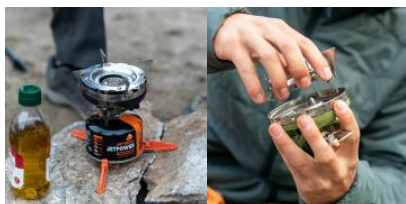

Description

Safely use your cookware on a stove with the Jetboil Pot Support. The support attaches to most Jetboil burners to accommodate Jetboil's skillet, 1.5L FluxRing cooking pot, or a variety of traditional pots and pans. Securely lock the support to the burner base with the flanges, which fold easily for storage inside Jetboil system cups. Jetboil's pot support is compatible with all Jetboil systems except the Genesis, HalfGen, Stash and MightyMo.

Features:

- The support attaches to most Jetboil burners to accommodate Jetboil's skillet, 1.5L FluxRing cooking pot, or a variety of traditional pots and pans
- Folds easily for storage inside Jetboil system cups
- Compatible with all Jetboil systems except the Genesis, HalfGen, Stash and MightyMo.

Specification:

Color	Silver
Weight	1.2 oz | 35 g
Dimensions	3.5 in x 1.25 in | 9 cm x 3.2 cm