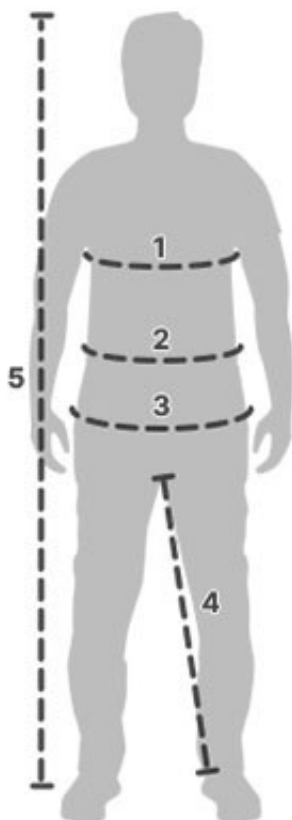

ORDER CONFIRMATION

Not Rated Yet

Sales price 189,99 €

Salesprice with discount

Incl. VAT 21%: 32,97 €

SKU	KU-WTY-DC
Weight	1,200 g (reference size L)
Product line	Bushcraft • Outback • Urban
Gender	Men
Closure	Full-zip (YKK)
Climatic range	Cold: -25 to -16 °C
Main fabric grammature	230 g/m ²
Pocket lining	100% Polyester
Filling (fabric backer)	100% Nylon

ORDER CONFIRMATION

Tip: If you plan to layer heavy mid-layers, consider sizing up. Measure over what you'll wear underneath in winter.

How to measure yourself

1. **Chest circumference:** Measure at the widest point, tape horizontal.
2. **Waist circumference:** Measure without pulling too tight or too loose.
3. **Hip circumference:** Measure at the widest point of your hips.
4. **Inseam length:** Inside leg from crotch to ankle.
5. **Height:** Stand upright against a wall in a natural position.

Size Chart (cm)

Measurement	XS	S	M	L	XL	2XL	3XL	4XL
Chest circumference	87-92	93-98	99-104	105-110	111-116	117-122	123-128	129-134
Waist circumference	71-76	77-82	83-88	89-94	95-100	101-106	107-112	113-118
Hip circumference	85-90	91-96	97-102	103-108	109-114	115-120	121-126	127-132

ORDER CONFIRMATION

e	Short	Regular	Long	X-long
Inner leg	73-77	78-82	83-87	88-92
Height	168-176	176-182	182-190	190-200

Size Chart (inch)

Measurement	XS	S	M	L	XL	2XL	3XL	4XL
Chest circumference	34-36	37-39	39-41	41-43	44-46	46-48	48-50	51-53
Waist circumference	28-30	30-32	33-35	35-37	37-39	40-42	42-44	44-46
Hip circumference	33-35	36-38	38-40	41-43	43-45	45-47	48-50	50-52