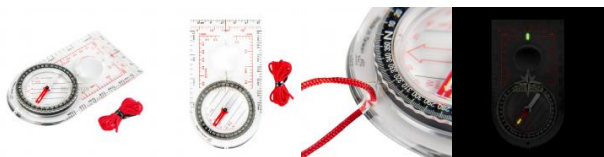

ORDER CONFIRMATION

Not Rated Yet

Sales price 10,90 €

Salesprice with discount

Incl. VAT 21%: 1,89 €

Description

These days we trust way too much in the modern technology. We all have a gps in our phone, in our car etc. But what if all of them fail? What if you run out of batteries? There is a piece of navigation equipment that will never "run out of juice" - the map and a compass. This is why we've developed the Scout Compass Mk2 which is our approach to the universal map compass. The compass is filled with liquid for enhanced reliability. To provide best navigation capabilities the compass is equipped with rotating bezel with angle scale, centimeter and inch rulers and 4 map scales - 1:25000, 1:24000, 1:62500 and 1:50000. The compass is also equipped with cord for hanging to avoid losing it.

Features:

- Universal map compass
- Rotating bezel, with angle scale
- Filled with liquid
- 4 scales 1:25000, 1:24000, 1:62500, 1:50000
- Cm and inch rulers
- Cord for hanging
- Phosphorescent parts
- Compass accuracy: +/- 3 degrees