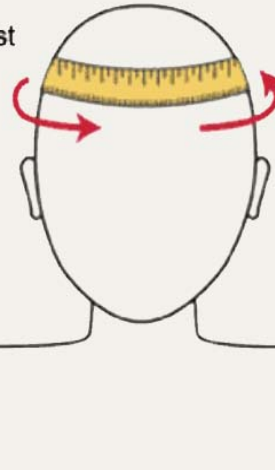

## ORDER CONFIRMATION

---

Conditions

- Close Fitting Round the Neck and Ears
- Wired Peak Provides Protection for the Face
- Unisex

Brand country - Great Britain.

## Hat Sizing

Measure the circumference of your head at its widest point, just above the eyebrows and ears. Use the chart below to convert the measurement to our hat sizes.

Hat Size

X-Small  
Small  
Medium  
Large  
X-Large

Head Measurement

54cm  
56cm  
58cm  
60cm  
62cm

Small / Medium  
Large / X-Large

56-58cm  
59-62cm