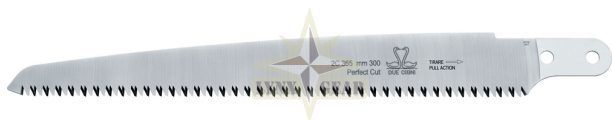

Online store WWW.LYNXGEAR.LV
Company: SIA LATLYNX
info@lynxgear.lv, +371 26159668
Reg. No. 45403038162, VAT Reg. No.
LV45403038162,
Legal address: Baznicas iela 8,
Aizkraukle, Aizkraukles novads,
LV-5101, LATVIJA
Bank Account: LV87UNLA0050021387494
AS SEB Bank, SWIFT: UNLALV2X

ORDER CONFIRMATION

Not Rated Yet

Sales price 19,95 €

Salesprice with discount

Incl. VAT 21%: 3,46 €

1-4 Weeks

Description

Interchangeable blade in the long 30 cm version for Due Cigni saw.
Brand country - Italy.