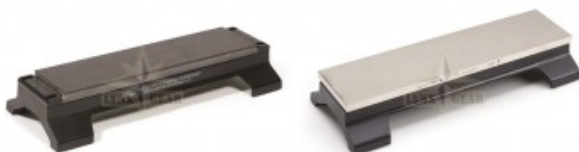

## Description

DuoBase Bench Stone Accessory can be used with ALL DuoSharp® and Dia-Sharp® Bench Stones, and any 6" x 2" Diamond Whetstone™. Provides 2" knuckle clearance for ease of use. This model offers a MagnaBase Adapter™ to accommodate Dia-Sharp bench stones. Rubber feet secure the base and stone to the work bench or counter. Features a convenient handle on the underside for use with the DuoSharp bench stones for moving the stone over a large work piece for maximum versatility. Do not use this feature with Dia-Sharp bench stones. Durable construction will provide years of consistent performance and reliable service. For proper tool maintenance, woodworkers, chefs and other professionals rely on the superior quality and versatility of DMT® products. Made in USA.

- A 'must have' accessory for any DuoSharp® and Dia-Sharp® bench stones, and any 6" x 2" Diamond Whetstone™.
- Easy snap-in clips to fit DuoSharp® bench stones or MagnaBase Adapter™ for Dia-Sharp® bench stones
- Provides 2" knuckle clearance for ease of use.
- Features convenient handle on underside for moving stone over large