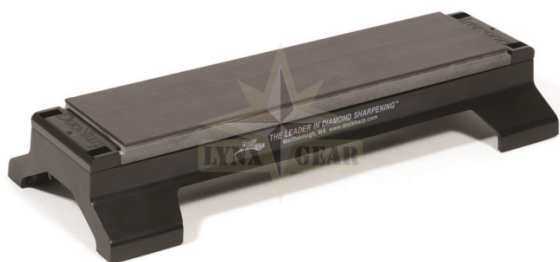

Online store WWW.LYNXGEAR.LV
Company: SIA LATLYNX
info@lynxgear.lv, +371 26159668
Reg. No. 45403038162, VAT Reg. No.
LV45403038162,
Legal address: Baznicas iela 8,
Aizkraukle, Aizkraukles novads,
LV-5101, LATVIJA
Bank Account: LV87UNLA0050021387494
AS SEB Bank, SWIFT: UNLALV2X

ORDER CONFIRMATION

Not Rated Yet

Sales price 47,95 €

Salesprice with discount

Incl. VAT 21%: 8,32 €

1-4 Weeks