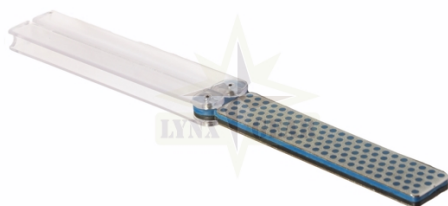

Online store WWW.LYNXGEAR.LV
Company: SIA LATLYNX
info@lynxgear.lv, +371 26159668
Reg. No. 45403038162, VAT Reg. No.
LV45403038162,
Legal address: Baznicas iela 8,
Aizkraukle, Aizkraukles novads,
LV-5101, LATVIJA
Bank Account: LV87UNLA0050021387494
AS SEB Bank, SWIFT: UNLALV2X

ORDER CONFIRMATION

Not Rated Yet

Sales price 68,95 €

Salesprice with discount

Incl. VAT 21%: 11,97 €

Description

Two stage sharpening with compact convenience.

Two 4" x 1" Diamond Whetstone™ sharpeners combine to create a lightweight sharpener that is great for home, camper, tool box, gardening shed and more. Convenient size measures 9 1/2" long when open and 5" when closed. Folding plastic handles protect sharpener when not in use. Sharpens in a fraction of the time required by conventional stones. No messy oils needed—sharpen dry or with water. Durable construction will provide years of consistent performance and reliable service.

Grit Descriptions:

- Extra-Coarse diamond (60 micron / 220) provides easy removal of material on a damaged edge.
- Coarse diamond (45 micron / 325) to quickly restore a neglected edge.
- Fine diamond (25 micron / 600 mesh) for a razor sharp edge.
- Extra-Fine diamond (9 micron / 1200 mesh) to polish and refine a razor edge after sharpening with a coarser diamond.
- Extra Extra-Fine Diamond (3 micron / 8000 mesh) provides the finest polished edge of all bonded diamond abrasives.

For proper tool maintenance, woodworkers, chefs and other professionals rely on the superior quality and versatility of DMT® products. Made in USA.