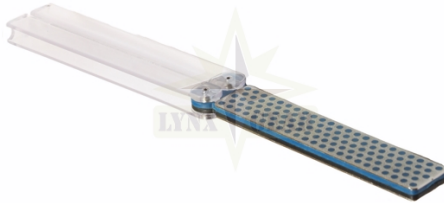

Online store WWW.LYNXGEAR.LV
Company: SIA LATLYNX
info@lynxgear.lv, +371 26159668
Reg. No. 45403038162, VAT Reg. No.
LV45403038162,
Legal address: Baznicas iela 8,
Aizkraukle, Aizkraukles novads,
LV-5101, LATVIJA
Bank Account: LV87UNLA0050021387494
AS SEB Bank, SWIFT: UNLALV2X

ORDER CONFIRMATION

Not Rated Yet

Sales price 68,95 €

Salesprice with discount

Incl. VAT 21%: 11,97 €

Description

Two stage sharpening with compact convenience.

Two 4" x 1" Diamond Whetstone™ sharpeners combine to create a lightweight sharpener that is great for home, camper, tool box, gardening shed and more. Convenient size measures 9 1/2" long when open and 5" when closed. Folding plastic handles protect sharpener when not in use. Sharpens in a fraction of the time required by conventional stones. No messy oils needed—sharpen dry or with water. Durable construction will provide years of consistent performance and reliable service.

Grit Descriptions:

- Extra-Coarse diamond (60 micron / 220) provides easy removal of material on a damaged edge.
- Coarse diamond (45 micron / 325) to quickly restore a neglected edge.
- Fine diamond (25 micron / 600 mesh) for a razor sharp edge.
- Extra-Fine diamond (9 micron / 1200 mesh) to polish and refine a razor edge after sharpening with a coarser diamond.
- Extra Extra-Fine Diamond (3 micron / 8000 mesh) provides the finest polished edge of all bonded diamond abrasives.

For proper tool maintenance, woodworkers, chefs and other professionals rely on the superior quality and versatility of DMT® products. Made in USA.