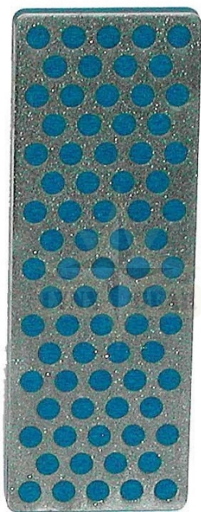

Online store WWW.LYNXGEAR.LV
Company: SIA LATLYNX
info@lynxgear.lv, +371 26159668
Reg. No. 45403038162, VAT Reg. No.
LV45403038162,
Legal address: Baznicas iela 8,
Aizkraukle, Aizkraukles novads,
LV-5101, LATVIJA
Bank Account: LV87UNLA0050021387494
AS SEB Bank, SWIFT: UNLALV2X

ORDER CONFIRMATION

Not Rated Yet

Sales price 16,95 €

Salesprice with discount

Incl. VAT 21%: 2,94 €

1-4 Weeks