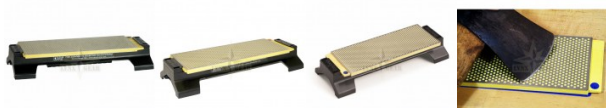

ORDER CONFIRMATION

Not Rated Yet

Sales price 269,00 €

Salesprice with discount

Incl. VAT 21%: 46,69 €

Description

Innovative, multi-patented DuoSharp® Bench Stone is a precision flat, two diamond surfaced sharpener guaranteed to provide consistent, even sharpening every time. The 10" counter or bench sharpener offers larger, wider diamond surface for sharpening a variety of edges including shears, cleaver and specialty knives, plane sole, machete, etc. Choose from one of the following grit combinations: coarse/extra-coarse, fine/coarse or extra-fine/fine. This model also comes with the Bench Stone Base Accessory.

Grit Descriptions:

- Extra-Fine diamond (9 micron / 1200 mesh) to polish and refine a razor edge after sharpening with a coarser diamond
- Fine diamond stone (25 micron / 600 mesh) for a razor sharp edge.
- Coarse diamond stone (45 micron / 325 mesh) to quickly restore a neglected edge.
- Extra-Coarse diamond (60 micron / 220) when significant removal of material is needed for damaged edges.