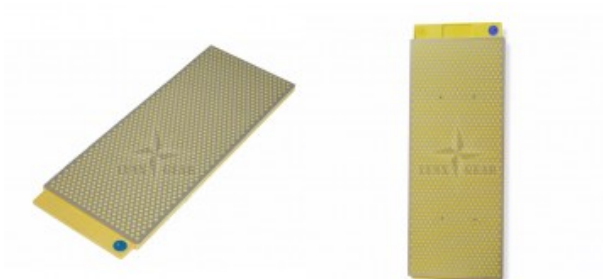

## Description

Innovative, multi-patented DuoSharp® Bench Stone is a precision flat, two diamond surfaced sharpener guaranteed to provide consistent, even sharpening every time. The 10" counter or bench sharpener offers larger, wider diamond surface for sharpening a variety of edges including shears, cleaver and specialty knives, plane sole, machete, etc. Choose from one of the following grit combinations: coarse/extra-coarse, fine/coarse or extra-fine/fine.

### Grit Descriptions:

- Extra-Fine diamond (9 micron / 1200 mesh) to polish and refine a razor edge after sharpening with a coarser diamond
- Fine diamond stone (25 micron / 600 mesh) for a razor sharp edge.
- Coarse diamond stone (45 micron / 325 mesh) to quickly restore a neglected edge.
- Extra-Coarse diamond (60 micron / 220) when significant removal of material is needed for damaged edges.