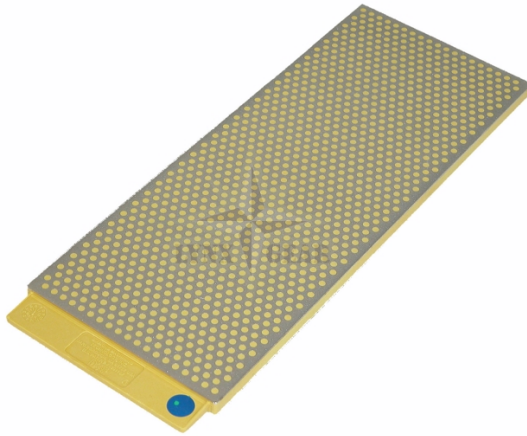

Online store WWW.LYNXGEAR.LV
Company: SIA LATLYNX
info@lynxgear.lv, +371 26159668
Reg. No. 45403038162, VAT Reg. No.
LV45403038162,
Legal address: Baznicas iela 8,
Aizkraukle, Aizkraukles novads,
LV-5101, LATVIJA
Bank Account: LV87UNLA0050021387494
AS SEB Bank, SWIFT: UNLALV2X

ORDER CONFIRMATION

Not Rated Yet

Sales price 250,95 €

Salesprice with discount

Incl. VAT 21%: 43,55 €

1-4 Weeks