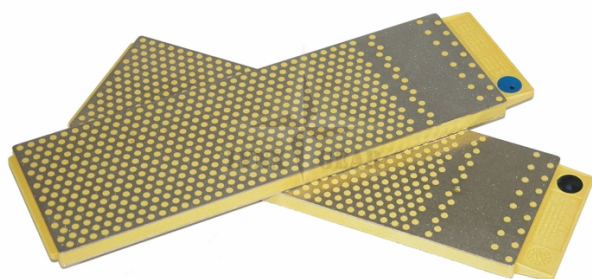

Online store WWW.LYNXGEAR.LV
Company: SIA LATLYNX
info@lynxgear.lv, +371 26159668
Reg. No. 45403038162, VAT Reg. No.
LV45403038162,
Legal address: Baznicas iela 8,
Aizkraukle, Aizkraukles novads,
LV-5101, LATVIJA
Bank Account: LV87UNLA0050021387494
AS SEB Bank, SWIFT: UNLALV2X

ORDER CONFIRMATION

Not Rated Yet

Sales price 137,95 €

Salesprice with discount

Incl. VAT 21%: 23,94 €

1-4 Weeks

Description

Innovative, multi-patented DuoSharp® Bench Stone is a precision flat, two diamond surfaced sharpener guaranteed to provide consistent, even sharpening every time. 8" DuoSharp® Bench Stone is an excellent counter and bench sharpener, with a larger, wider diamond surface for sharpening a variety of edges. Choose from the following grit combinations: coarse/extra-coarse, fine/coarse, extra-fine/fine or extra-fine/coarse. The model comes with the Bench Stone Base Accessory.

Grit Descriptions:

- Extra-Fine diamond (9 micron / 1200 mesh) to polish and refine a razor edge after sharpening with a coarser diamond
- Fine diamond stone (25 micron / 600 mesh) for a razor sharp edge.
- Coarse diamond stone (45 micron / 325 mesh) to quickly restore a neglected edge.
- Extra-Coarse diamond (60 micron / 220) when significant removal of material is needed for damaged edges.

Sharpening with diamonds is fast and easy. No messy oils needed—sharpen dry or with water. Durable construction will provide years of consistent performance and reliable service. For proper tool maintenance, woodworkers, chefs and other professionals rely on the superior quality and versatility of DMT® products. Made in USA.