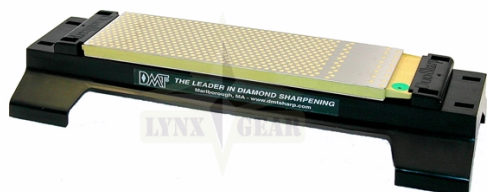

## ORDER CONFIRMATION

Not Rated Yet

Sales price 162,00 €

Salesprice with discount

Incl. VAT 21%: 28,12 €

DMT Dimanta galoda ar pamatni,  
20 cm, Fine / Coarse un Extra-  
Fine / Fine.

## Description

**Innovative, precision flat two grit diamond sharpener features both interrupted and continuous diamond sharpening**

8" DuoSharp@plus™ Bench Stone with Bench Stone Base provides excellent counter and bench sharpening. The stone features two sides of 6" x 2 5/8" interrupted diamond surface sharpening— perfect for knives, scissors, tools PLUS the benefits of a continuous zone for small and pointed tools. Choose from one of the following grit combinations: fine/coarse or extra-fine/fine.

### Grit Descriptions:

- Extra-Fine diamond (9 micron / 1200 mesh) to polish and refine a razor edge after sharpening with a coarser diamond
- Fine diamond stone (25 micron / 600 mesh) for a razor sharp edge.
- Coarse diamond stone (45 micron / 325 mesh) to quickly restore a neglected edge.