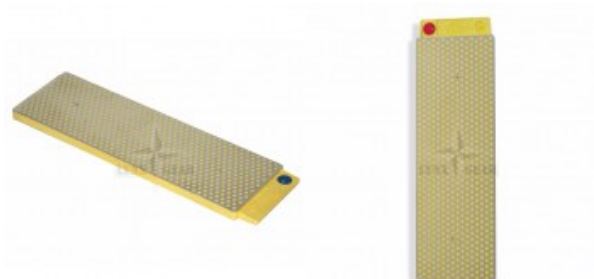

### Description

Innovative, multi-patented DuoSharp® Bench Stone is a precision flat, two diamond surfaced sharpener guaranteed to provide consistent, even sharpening every time. 8" DuoSharp® Bench Stone, an excellent counter and bench sharpener, with a larger, wider diamond surface for sharpening a variety of edges. Choose from the following grit combinations: coarse/extra-coarse, fine/coarse, extra-fine/fine or extra-fine/coarse.

#### Grit Descriptions:

- Extra-Fine diamond (9 micron / 1200 mesh) to polish and refine a razor edge after sharpening with a coarser diamond
- Fine diamond stone (25 micron / 600 mesh) for a razor sharp edge.
- Coarse diamond stone (45 micron / 325 mesh) to quickly restore a neglected edge.
- Extra-Coarse diamond (60 micron / 220) when significant removal of material is needed for damaged edges.