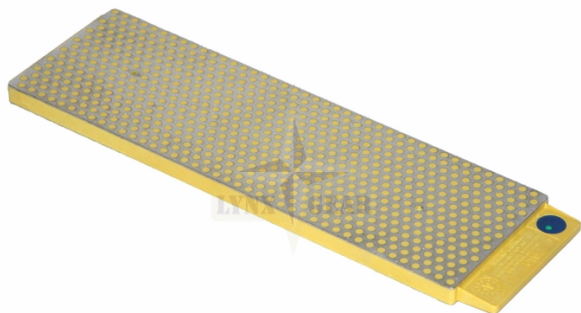

Online store WWW.LYNXGEAR.LV
Company: SIA LATLYNX
info@lynxgear.lv, +371 26159668
Reg. No. 45403038162, VAT Reg. No.
LV45403038162,
Legal address: Baznicas iela 8,
Aizkraukle, Aizkraukles novads,
LV-5101, LATVIJA
Bank Account: LV87UNLA0050021387494
AS SEB Bank, SWIFT: UNLALV2X

ORDER CONFIRMATION

Not Rated Yet

Sales price 152,00 €

Salesprice with discount

Incl. VAT 21%: 26,38 €

1-4 Weeks