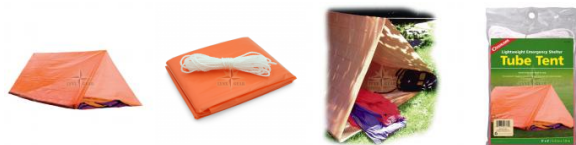

ORDER CONFIRMATION

Not Rated Yet

Sales price 14,95 €

Salesprice with discount

Incl. VAT 21%: 2,59 €

1-4 Weeks

Description

Light weight emergency tent from sturdy, fire-rejecting polyethylene. Place offers for 2 persons and protects against rains and wind. 230 cm long and inclusive cord to slopes.

This tent is constructed of rugged 2.5 mil polyethylene. The shelter is fire retardant, lightweight and sets up in minutes to provide enough room for 2 people.

Cord included.

Length: 8' (2.4 m).