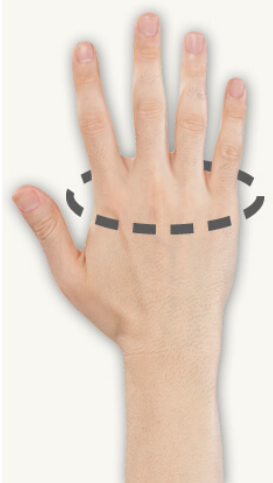

Online store WWW.LYNXGEAR.LV
Company: SIA LATLYNX
info@lynxgear.lv, +371 26159668
Reg. No. 45403038162, VAT Reg. No.
LV45403038162,
Legal address: Baznicas iela 8,
Aizkraukle, Aizkraukles novads,
LV-5101, LATVIJA
Bank Account: LV87UNLA0050021387494
AS SEB Bank, SWIFT: UNLALV2X

ORDER CONFIRMATION

Size chart:

XS 150mm

S 150mm-190mm

M 190mm-220mm

L 220mm-250mm

XL 250mm-280mm

XXL 280mm-300mm

To ensure you purchase the perfect fit glove for you, please follow these simple steps:-

---

- Measure your dominant hand with a tape measure around the knuckles in inches (your left if you are left handed and your right if you are right handed)
- The size that you measure in inches, is your glove size, so if you measure 9 inches, you will need a medium glove
- Please remember that if the gloves are too tight on your hands they may make your hands feel cold, so if in doubt go up a size!

Great Britain.