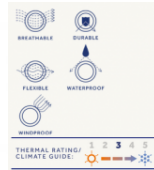

## Description

Finger reinforced sleeves feature supple leather palms and a full leather trigger

- 100% Waterproof, Windproof & Breathable
- Supple sheepskin palm & trigger finger for control
- Added comfort and warmth - Mid length adjustable stretch cuff with Velcro closure