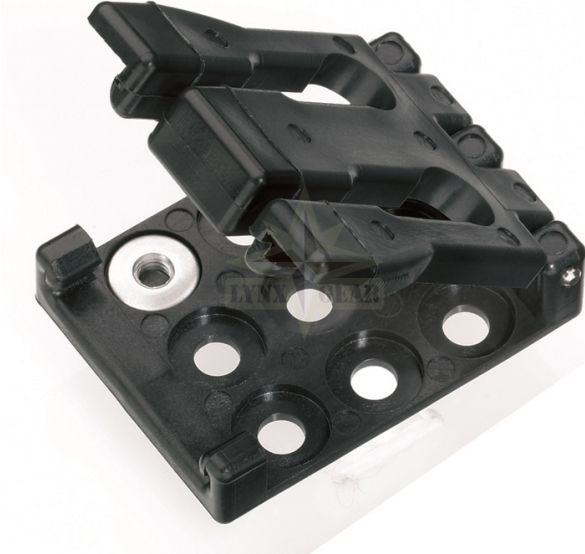

ORDER CONFIRMATION

Not Rated Yet

Sales price 20,95 €

Salesprice with discount

Incl. VAT 21%: 3,64 €

Description

The Blade-Tech Tek-Lok is an innovative, patented adapter system from the USA that can be adjusted to different belt or belt widths up to a maximum of 38 millimeters. Knife sheaths can be attached very flexibly to the belt or equipment by means of staggered screw positions, so that quick access is guaranteed in different positions. The adapter is made of glass fiber reinforced plastic.

Please note that the Tek-Lok is generally attached with only two screws. On many sheaths, this is done on one side of the sheath rather than across the entire sheath.

Brand country - US.