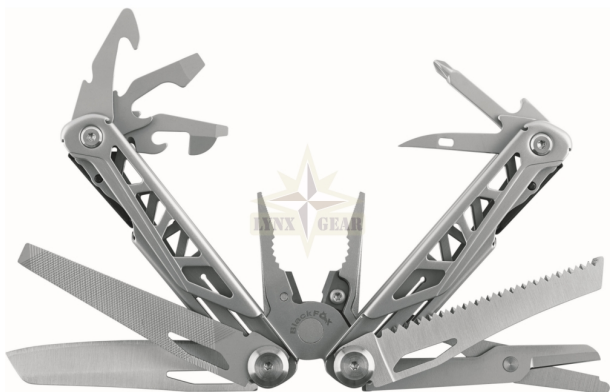

Online store WWW.LYNXGEAR.LV
Company: SIA LATLYNX
info@lynxgear.lv, +371 26159668
Reg. No. 45403038162, VAT Reg. No.
LV45403038162,
Legal address: Baznicas iela 8,
Aizkraukle, Aizkraukles novads,
LV-5101, LATVIJA
Bank Account: LV87UNLA0050021387494
AS SEB Bank, SWIFT: UNLALV2X

ORDER CONFIRMATION

Not Rated Yet

Sales price 39,95 €

Salesprice with discount

Incl. VAT 21%: 6,93 €

1-4 Weeks