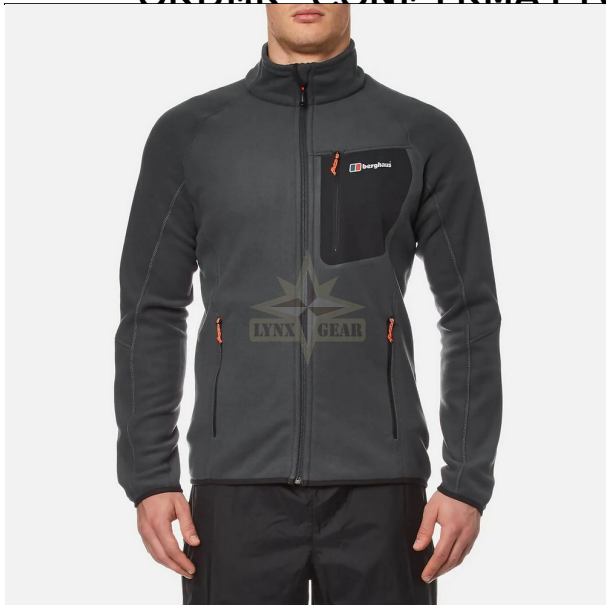

Online store WWW.LYNXGEAR.LV
Company: SIA LATLYNX
info@lynxgear.lv, +371 26159668
Reg. No. 45403038162, VAT Reg. No.
LV45403038162,
Legal address: Baznicas iela 8,
Aizkraukle, Aizkraukles novads,
LV-5101, LATVIJA
Bank Account: LV87UNLA0050021387494
AS SEB Bank, SWIFT: UNLALV2X

ORDER CONFIRMATION

Not Rated Yet

Sales price 49,99 €

Salesprice with discount

Discount -35,00 €

Incl. VAT 21%: 8,68 €

Not Available