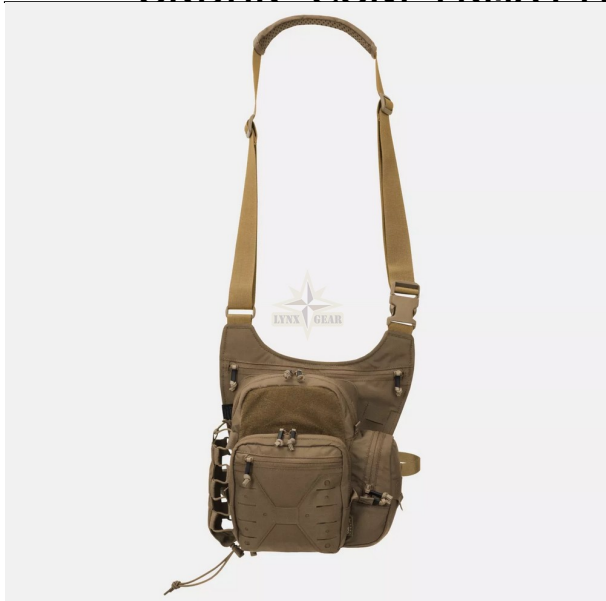

Online store WWW.LYNXGEAR.LV
Company: SIA LATLYNX
info@lynxgear.lv, +371 26159668
Reg. No. 45403038162, VAT Reg. No.
LV45403038162,
Legal address: Baznicas iela 8,
Aizkraukle, Aizkraukles novads,
LV-5101, LATVIJA
Bank Account: LV87UNLA0050021387494
AS SEB Bank, SWIFT: UNLALV2X

ORDER CONFIRMATION

Not Rated Yet

Sales price 64,99 €

Salesprice with discount

Incl. VAT 21%: 11,28 €