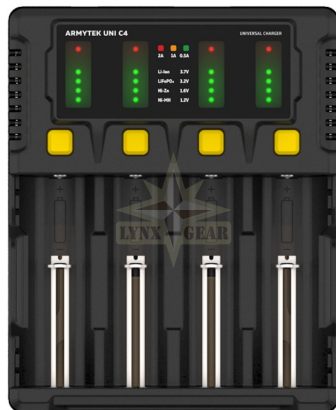

Online store WWW.LYNXGEAR.LV
Company: SIA LATLYNX
info@lynxgear.lv, +371 26159668
Reg. No. 45403038162, VAT Reg. No.
LV45403038162,
Legal address: Baznicas iela 8,
Aizkraukle, Aizkraukles novads,
LV-5101, LATVIJA
Bank Account: LV87UNLA0050021387494
AS SEB Bank, SWIFT: UNLALV2X

ORDER CONFIRMATION

Not Rated Yet

Sales price 30,00 €

Salesprice with discount

Incl. VAT 21%: 5,21 €

14 Days

Description

Uni C4 is a universal charger with intelligent automatic detection of battery type, charge level and optimal current. Simultaneously charges up to 4 batteries of different types with up to 2A current. A separate button for each channel provides simple manual operation. Car adapter in the set.

Supports IMR/Li-Ion, Ni-MH, Ni-Cd, LiFePO4 and Ni-Zn batteries

Quick charge with up to 2A current

Easy selection of battery type and charge current with one button per each channel

Multicolor LED indication with Night mode and useful 5 LEDs per channel

Over-discharged and sleeping battery activation function with safe 0.1A current

Saving of actual battery type to restore after electricity interruption

Auto-detection of bad batteries, reverse polarity and primary batteries

Capability of hand settings for safe current and type of battery, which is found as bad

Number of channels: 4

Battery type: IMR/Li-Ion, Ni-MH, Ni-Cd, LiFePO4, Ni-Zn

Battery compatibility: diameter 8..32 mm and length 30..70 mm (10440, 14500, 16340, 18350, 18650, 26650, 32650, AAAA, AAA, AA, C, D)

Indication type: 4x5 multicolor LEDs

Voltage per channel: 4.2V / 3.65V / 1.9V / 1.5V

Charging current per one channel: 2A / 1A / 0.5A / 0.1A

Input: AC 85-264V / 0.5A (50/60 Hz) or DC 9-14V/ 1A

Weight: 271g